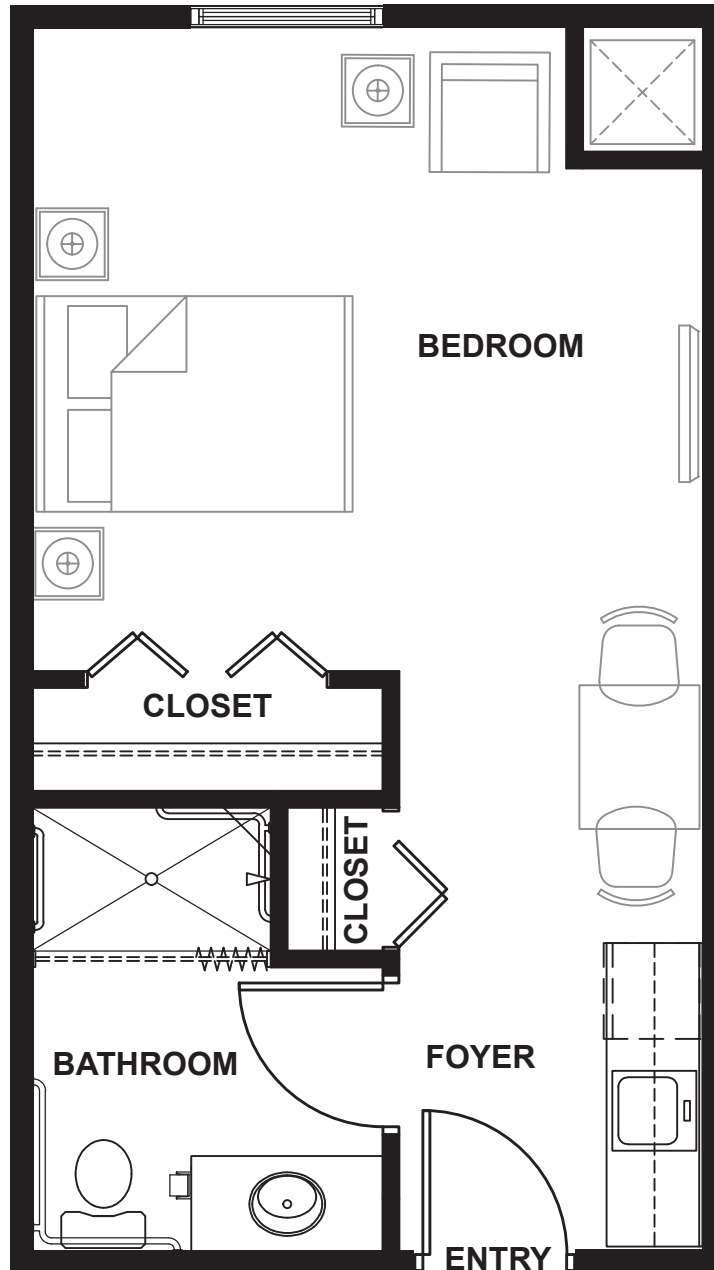

THE BRILLIANT

Assisted Living Studio

APPROXIMATELY 355 SQUARE FEET

THE SPRINGS
AT SOUTH BISCAYNE

6235 HOFFMAN STREET | NORTH PORT, FL 34287
(941) 426-8349 | THESPRINGSATSOUTHBISCAYNE.COM
ASSISTED LIVING | MEMORY SUPPORT | SHORT-TERM STAYS